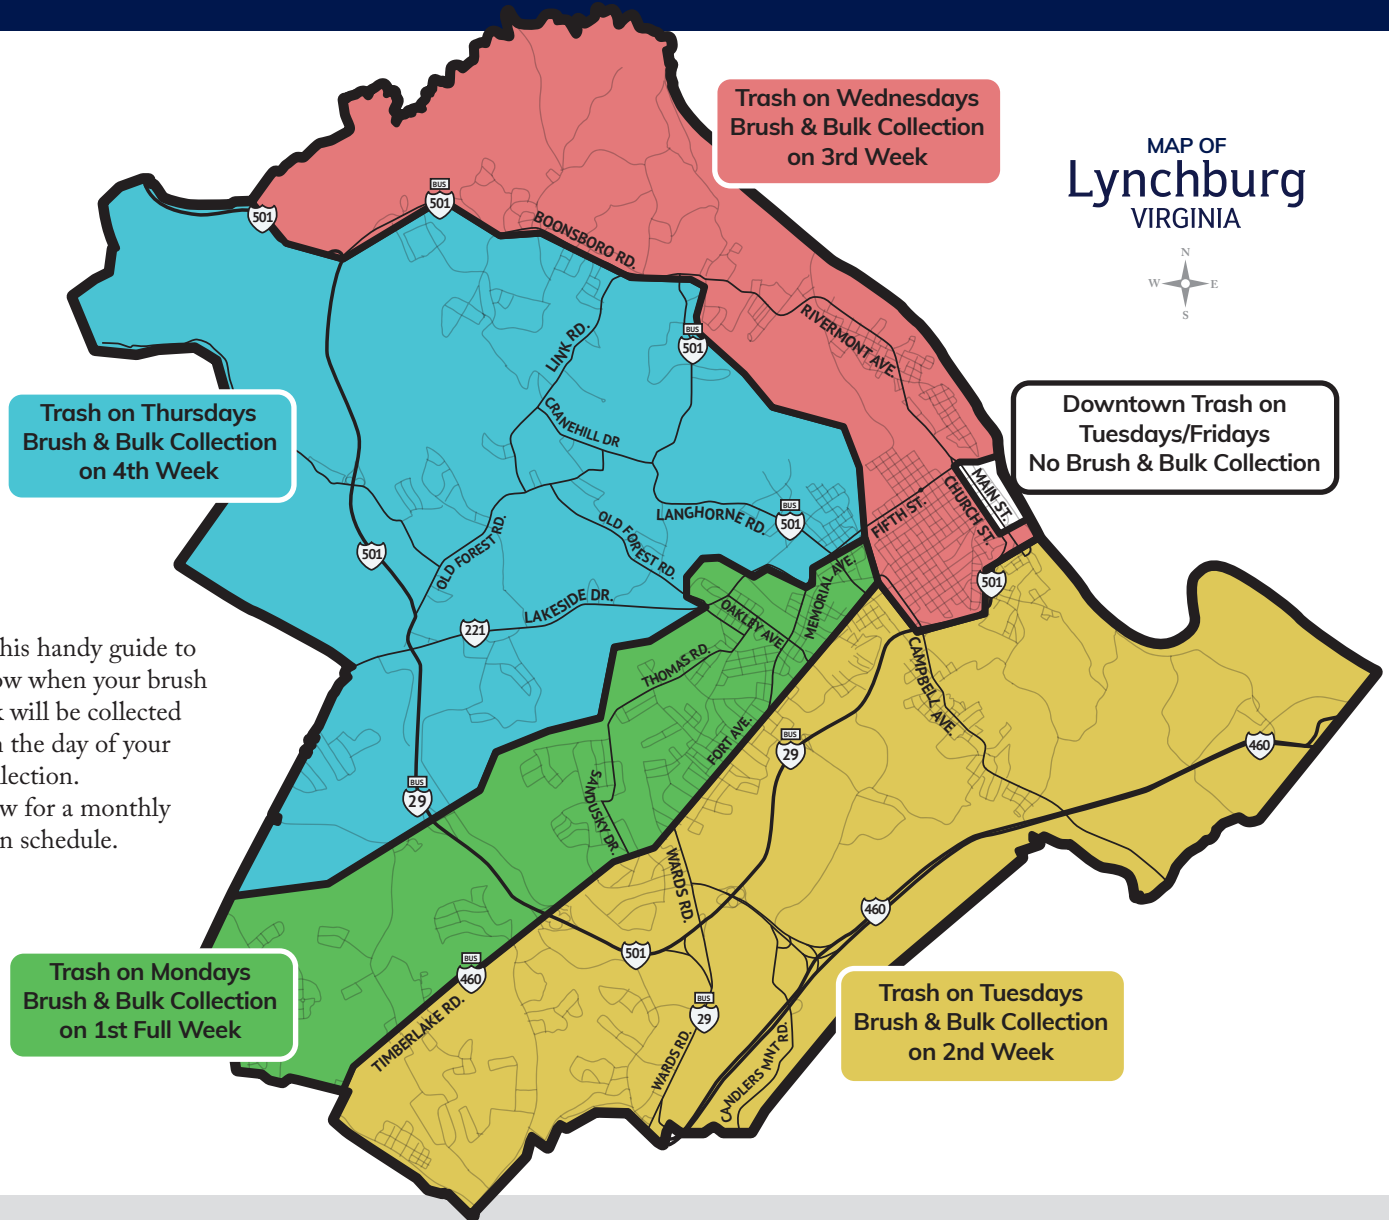

Brush & Bulk Collection Schedule

Use this handy guide to know when your brush and bulk will be collected based on the day of your trash collection. See below for a monthly collection schedule.

Brush & Bulk Monthly Collection Schedule

If your trash day is MONDAY, your Brush & Bulk collection is the FIRST full week:			If your trash day is TUESDAY, your Brush & Bulk collection is the SECOND week:			If your trash day is WEDNESDAY, your Brush & Bulk collection is the THIRD week:			If your trash day is THURSDAY, your Brush & Bulk collection is the FOURTH week:		
Jan 2-6	Feb 6-10	Mar 6-10	Jan 9-13	Feb 13-17	Mar 13-17	Jan 16-20	Feb 20-24	Mar 20-24	Jan 23-27	Feb 27-Mar 3	Mar 27-31
Apr 3-7	May 1-5	Jun 5-9	Apr 10-14	May 8-12	Jun 12-16	Apr 17-21	May 15-19	Jun 19-23	Apr 24-28	May 22-26	Jun 26-30
Jul 3-7	Aug 7-11	Sept 4-8	Jul 10-14	Aug 14-18	Sept 11-15	Jul 17-21	Aug 21-25	Sept 18-22	Jul 24-28	Aug 28-Sept 1	Sept 25-29
Oct 2-6	Nov 6-10	Dec 4-8	Oct 9-13	Nov 13-17	Dec 11-15	Oct 16-20	Nov 20-24	Dec 18-22	Oct 23-27	Nov 27-Dec 1	Dec 25-29

NOTE: Set brush & bulk out no earlier than 7:00 a.m. the Saturday prior to collection week and no later than 7:00 a.m. the Monday of collection week. Full weeks start on the FIRST MONDAY of the month.

REMEMBER: Bulk is furniture items & appliances only. Brush is limbs no longer than 8 feet and no thicker than 3 inches.

Visit LynchburgVA.gov/Brush-Bulk-Collection for restrictions and set-out instructions or call (434) 856-CITY for more info.